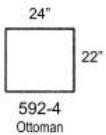

BOUTIQUE *home*

592D Series

592-4
Ottoman