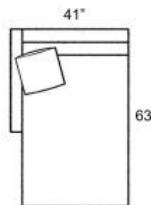

BOUTIQUE
home

592D Series

Depth: 36"

Height: 34"

Arm Height: 25"

Seat Height: 17.5"

Seat Depth: 22"

BOUTIQUE *home*

592-16
LF Loveseat

592-15
RF Loveseat

592-54
LF Sofa

592-53
RF Sofa

592-68
LF Chaise

592-67
RF Chaise

592-64
LF Corner Sofa

592-63
RF Corner Sofa