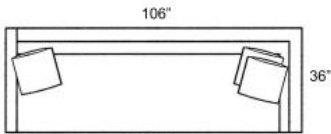

BOUTIQUE
home

592D Series

Depth: 36"

Height: 34"

Arm Height: 25"

Seat Height: 17.5"

Seat Depth: 22"

BOUTIQUE *home*

592-16
LF Loveseat

592-15
RF Loveseat

592-54
LF Sofa

592-53
RF Sofa

592-68
LF Chaise

592-67
RF Chaise

592-64
LF Corner Sofa

592-63
RF Corner Sofa