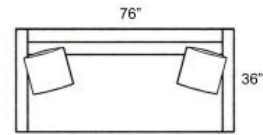

BOUTIQUE
home

592D Series

Depth: 36"

Height: 34"

Arm Height: 25"

Seat Height: 17.5"

Seat Depth: 22"

BOUTIQUE *home*

592D Series

592-4
Ottoman

592-92
Chair

592-39
Twin Sleeper

592-19
Full Sleeper

592-12
Apartment Sofa

592-79
Queen Sleeper

592-5
Sofa