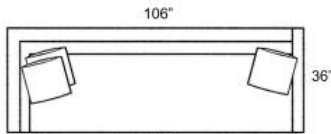

BOUTIQUE
home

592D Series

Depth: 36"

Height: 34"

Arm Height: 25"

Seat Height: 17.5"

Seat Depth: 22"

BOUTIQUE *home*

592-16
LF Loveseat

592-15
RF Loveseat

592-54
LF Sofa

592-53
RF Sofa

592-68
LF Chaise

592-67
RF Chaise

592-64
LF Corner Sofa

592-63
RF Corner Sofa