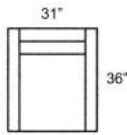

592-92
Chair