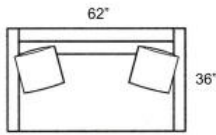

592-39
Twin Sleeper