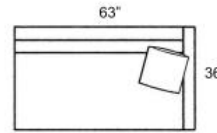

592-15
RF Loveseat