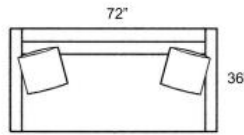

BOUTIQUE
home

592D Series

Depth: 36"

Height: 34"

Arm Height: 25"

Seat Height: 17.5"

Seat Depth: 22"

BOUTIQUE *home*

592D Series

592-4
Ottoman

592-92
Chair

592-39
Twin Sleeper

592-19
Full Sleeper

592-12
Apartment Sofa

592-79
Queen Sleeper

592-5
Sofa