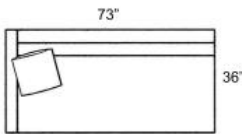

592-54
LF Sofa