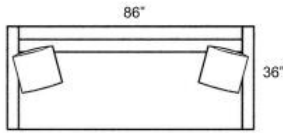

BOUTIQUE
home

592D Series

Depth: 36"

Height: 34"

Arm Height: 25"

Seat Height: 17.5"

Seat Depth: 22"

BOUTIQUE *home*

592D Series

592-4
Ottoman

592-92
Chair

592-39
Twin Sleeper

592-19
Full Sleeper

592-12
Apartment Sofa

592-79
Queen Sleeper

592-5
Sofa