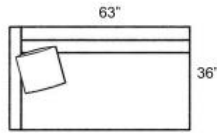

BOUTIQUE
home

592D Series

Depth: 36"

Height: 34"

Arm Height: 25"

Seat Height: 17.5"

Seat Depth: 22"

BOUTIQUE *home*

592D Series

592-4
Ottoman

592-92
Chair

592-39
Twin Sleeper

592-19
Full Sleeper

592-12
Apartment Sofa

592-79
Queen Sleeper

592-5
Sofa