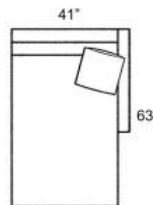

BOUTIQUE
home

592D Series

Depth: 36"

Height: 34"

Arm Height: 25"

Seat Height: 17.5"

Seat Depth: 22"

BOUTIQUE *home*

592-16
LF Loveseat

592-15
RF Loveseat

592-54
LF Sofa

592-53
RF Sofa

592-68
LF Chaise

592-67
RF Chaise

592-64
LF Corner Sofa

592-63
RF Corner Sofa