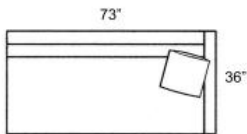

592-53
RF Sofa