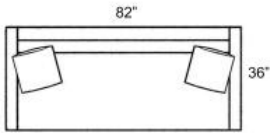

BOUTIQUE
home

592D Series

Depth: 36"

Height: 34"

Arm Height: 25"

Seat Height: 17.5"

Seat Depth: 22"

BOUTIQUE *home*

592D Series

592-4
Ottoman

592-92
Chair

592-39
Twin Sleeper

592-19
Full Sleeper

592-12
Apartment Sofa

592-79
Queen Sleeper

592-5
Sofa