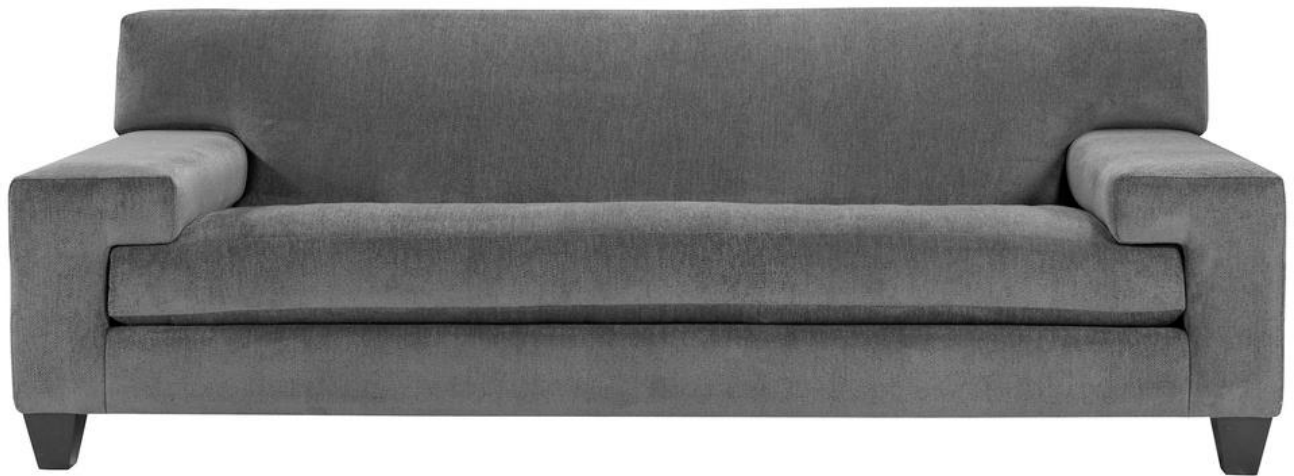

BOUTIQUE
home

578-5C

Width: 90"

Depth: 38"

Height: 31"

Arm Height: 22"

Seat Height: 17"

Seat Depth: 22"